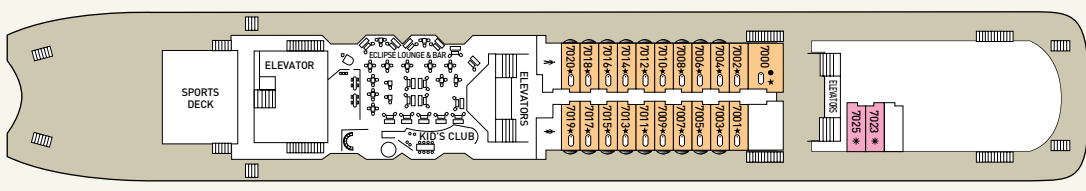

DECK 7 - APOLLO