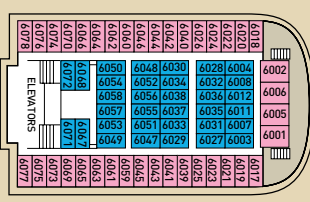

SHIP SPECIFICATIONS

Tonnage	37,584
Length	214.88 m
Breadth	28.4 m
Draught	7 m
Cruising Speed	19 knots
Passenger Decks	10
Elevators	7
Stabilizers	YES
Electric Current	110v
Classification Society	DNV

CABIN ACCOMMODATIONS

DECK 10 - ZEUS

DECK 9 - HERA

DECK 8 - OURANOS

DECK 7 - APOLLO

DECK 6 - VENUS

DECK 5 - DIONYSOS

DECK 4 - POSEIDON

DECK 3 - HERMES