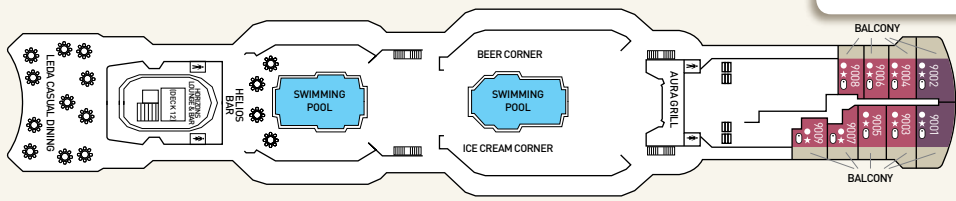

DECK 9 - HERA