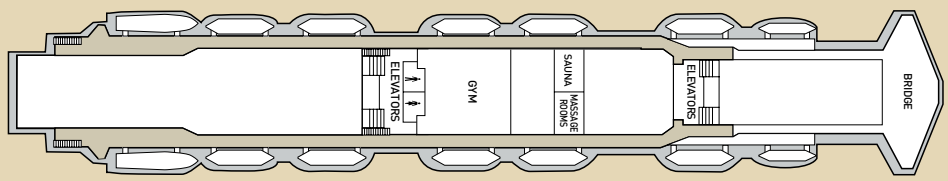

DECK 8 - OURANOS